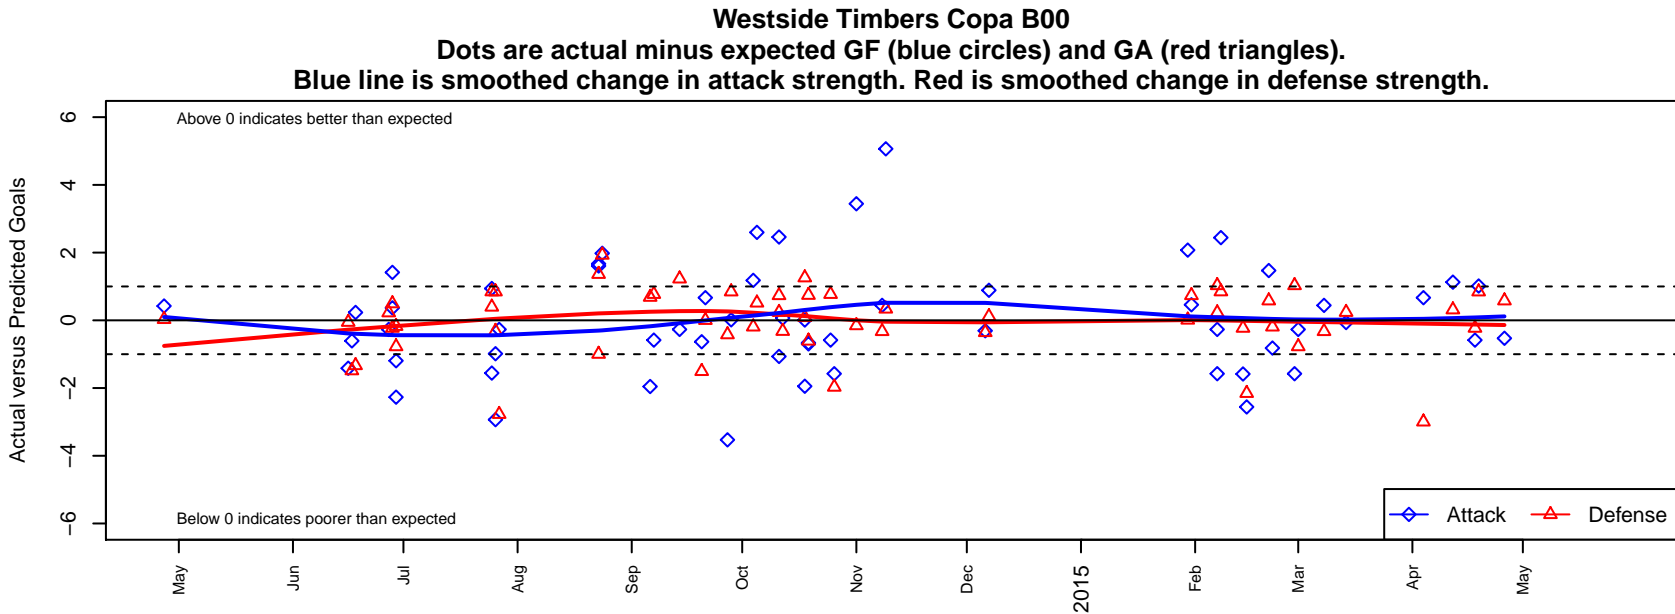

Westside Timbers Copa B00

Westside Timbers
 Beaverton, OR
 B00 total strength=1527
 attack=14.08 defense=10.95
 fall league = PTT B00 Premier
 spr league = Spr OYS B00 Premier
 notes= Bain 2013

alt names used:
 Westside Timbers B00 Copa
 Westside Timbers 00 Copa (OR) (SC)
 Westside Timbers B00 Copa
 WESTSIDE TIMBERS SC WT B00 COPA
 WESTSIDE TIMBERS SC WT B00 COPA (OR)
 Westside Timbers B00 Copa
 Westside Timbers B00 Copa
 WESTSIDE TIMBERS BU14 (OR)
 Westside Timbers B00 Copa

**attack and defense variance (black dot)
relative to other teams
and top 10 in region**

**attack and defense rating
relative to others at age
and all opponents in last 13 months**

Performance relative to 13 month average