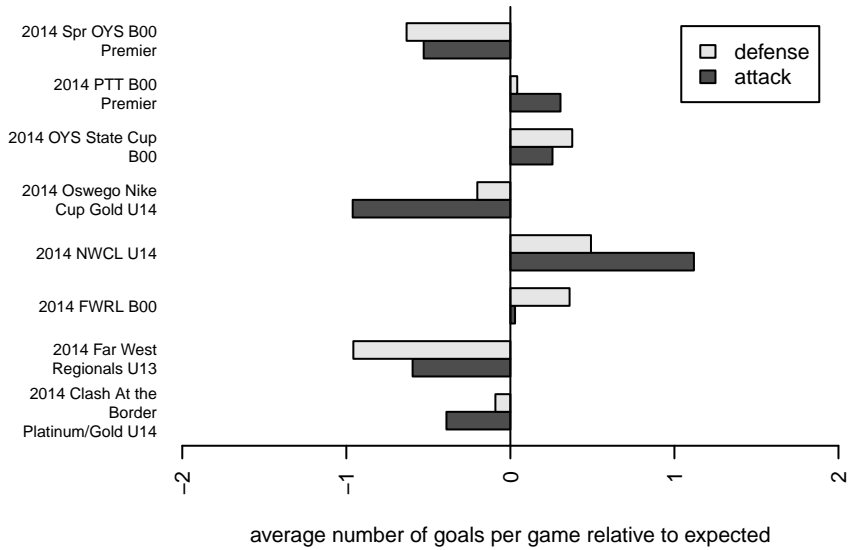

Westside Timbers Copa B00

Westside Timbers
 Beaverton, OR
 B00 total strength=1527
 attack=14.08 defense=10.95
 fall league = PTT B00 Premier
 spr league = Spr OYS B00 Premier
 notes= Bain 2013

alt names used:
 Westside Timbers B00 Copa
 Westside Timbers 00 Copa (OR) (SC)
 Westside Timbers B00 Copa
 WESTSIDE TIMBERS SC WT B00 COPA
 WESTSIDE TIMBERS SC WT B00 COPA (OR)
 Westside Timbers B00 Copa
 Westside Timbers B00 Copa
 WESTSIDE TIMBERS BU14 (OR)
 Westside Timbers B00 Copa

Venues played:
 2013 OYS State Cup B00
 2014 Far West Regionals U13
 2014 Clash At the Border Platinum/Gold U14
 2014 Oswego Nike Cup Gold U14
 2014 NWCL U14
 2014 PTT B00 Premier
 2014 FWRL B00
 2014 Spr OYS B00 Premier
 2014 OYS State Cup B00

**attack and defense variance (black dot)
relative to other teams
and top 10 in region**

**attack and defense rating
relative to others at age
and all opponents in last 13 months**

Performance relative to 13 month average