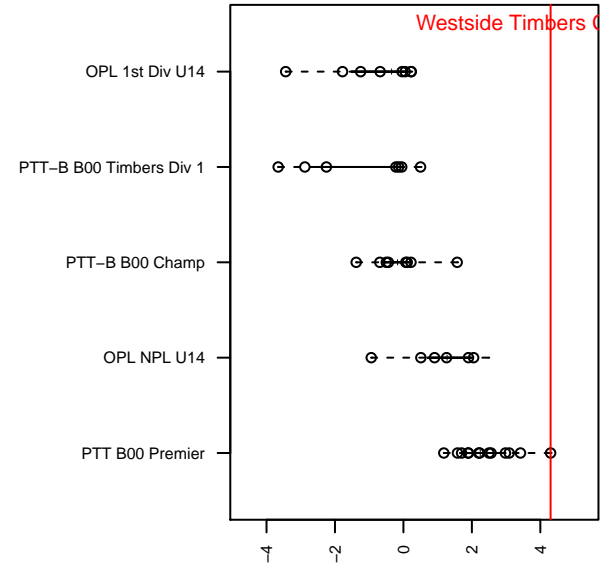

Westside Timbers Copa B00

Westside Timbers
 Beaverton, OR
 B00 total strength=1527
 attack=14.08 defense=10.95
 fall league = PTT B00 Premier
 spr league = Spr OYS B00 Premier
 notes= Bain 2013

alt names used:
 Westside Timbers B00 Copa
 Westside Timbers 00 Copa (OR) (SC)
 Westside Timbers B00 Copa
 WESTSIDE TIMBERS SC WT B00 COPA
 WESTSIDE TIMBERS SC WT B00 COPA (OR)
 Westside Timbers B00 Copa
 Westside Timbers B00 Copa
 WESTSIDE TIMBERS BU14 (OR)
 Westside Timbers B00 Copa

Venues played:
 2013 OYS State Cup B00
 2014 Far West Regionals U13
 2014 Clash At the Border Platinum/Gold U14
 2014 Oswego Nike Cup Gold U14
 2014 NWCL U14
 2014 PTT B00 Premier
 2014 FWRL B00
 2014 Spr OYS B00 Premier
 2014 OYS State Cup B00

**attack and defense variance (black dot)
relative to other teams
and top 10 in region**

**attack and defense rating
relative to others at age
and all opponents in last 13 months**

Performance relative to 13 month average